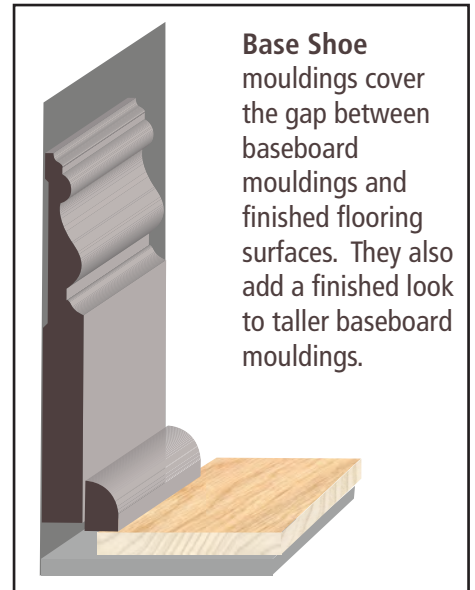

## Base Shoe

7/16 x 11/16

**P-229PR** PRIMED PINE

1/2 x 3/4

**P-226** SOLID PINE

**O-226** OAK

**ALD-226** ALDER

**Base Shoe** mouldings cover the gap between baseboard mouldings and finished flooring surfaces. They also add a finished look to taller baseboard mouldings.

(80% of actual size)